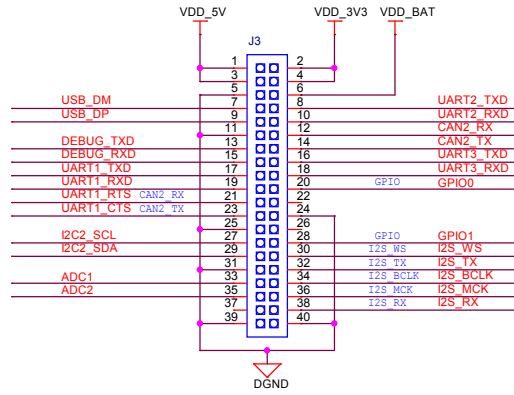

# Expansion Header

	<a href="http://www.i2som.com">http://www.i2som.com</a>	
	Document Name:	i2M-Expansion
	Title:	i2M-Expansion
	Size: A3	Date: Thursday, March 15, 2018
Draw By:	Mason	
Rev:	V2.0	
Sheet: 7	of 7	