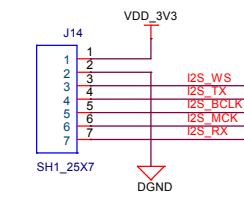

# Expansion Header

	<a href="http://www.i2som.com">http://www.i2som.com</a>	
	Document Name:	i2M-Expansion
	Title:	i2M-Expansion
	Size: A3	Date: Thursday, March 15, 2018
Draw By:	Mason	
Rev:	V2.0	
Sheet: 7	of 7	