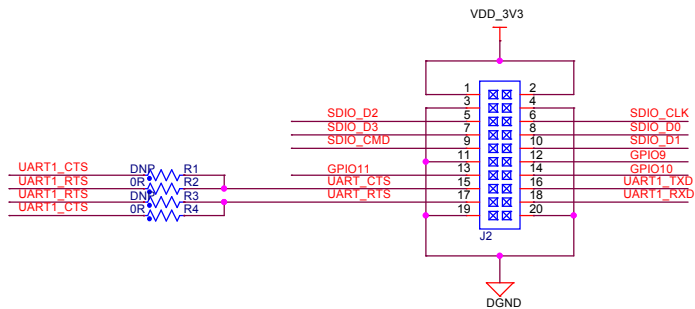

# Expansion Header

	<a href="http://www.i2som.com">http://www.i2som.com</a>	
	Document Name:	i2M-Expansion
	Title:	i2M-Expansion
	Size: A3	Date: Thursday, March 15, 2018
Draw By:	Mason	
Rev:	V2.0	
Sheet: 7	of 7	