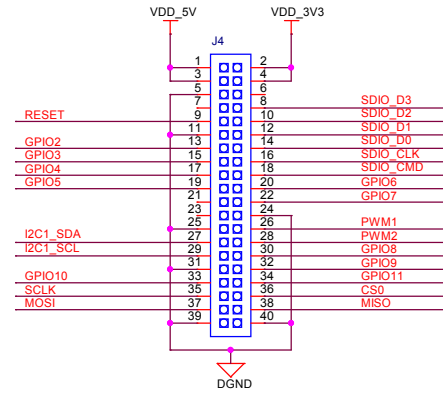

# Expansion Header

	<a href="http://www.i2som.com">http://www.i2som.com</a>	
	Document Name:	i2M-Expansion
	Title:	i2M-Expansion
	Size: A3	Date: Thursday, March 15, 2018
Draw By:	Mason	
Rev:	V2.0	
Sheet: 7	of 7	